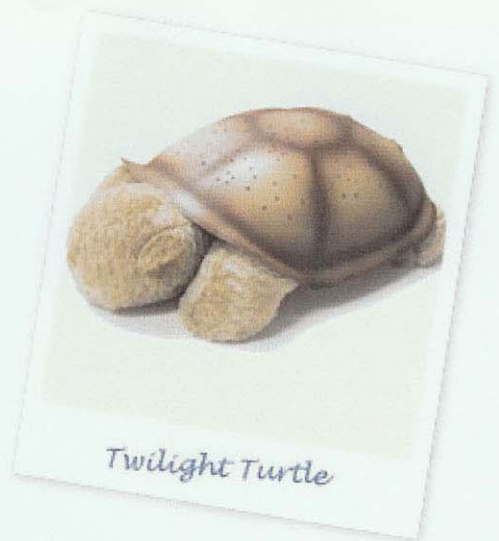

Why we like them

In addition to all the features we just listed, all three nighttime companions are absolutely adorable and grow with your child. While it may be hard to choose just one, the sleep companions are a perfect addition to any child's room. Babyvibe also found out that Cloud b works with an advisory board of pediatricians when designing their sleep products. We're sold.

Where to find them

Cloud b's Sleep Sheep line can be found at the following retail stores:

- Baby's World, 6-1300 Woolridge St., Coquitlam
- Helen's Children's Wear, 4142 Hastings St., Burnaby
- Little Blessings, 1263 56 St., Delta
- Christie's Cottage, 301-2748 Lougheed Hwy., Port Coquitlam
- Baby on Board, Richmond Centre
- Chick Pea Children's Boutique, 1706 1st Ave., Vancouver
- Crocodile, 2156 West 4th Ave., Vancouver

They are also available online at Chapters.Indigo.ca.

Win a Lavender Lab!

The first Babyvibe reader that is able to guess the Cloud b founders' daughters' names wins the Lavender Lab. Visit www.cloudb.com to find the answer then e-mail it to prize@babyvibe.ca. Good luck!

Spread the vibe... send to a friend

explore · connect · grow